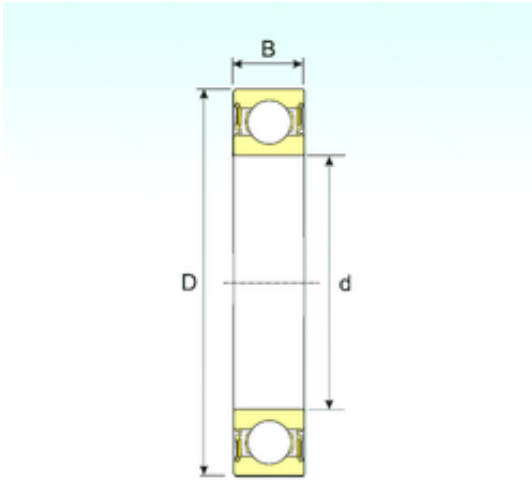

## SKF Wheel Bearings DEVELOP MFG.CORP.

17 mm x 40 mm x 12 mm ISB 6203-2RS deep groove ball bearings

Bearing No. 6203-2RS

Size	17x40x12 mm
Bore Diameter	17 mm
Outer Diameter	40 mm
Width	12 mm
d	17 mm
D	40 mm
B	12 mm
C	12 mm
Weight	0,065 Kg
Basic dynamic load rating (C)	9,76 kN
Basic static load rating (C0)	4,66 kN

6203-2RS Bearing 2D drawings and 3D CAD models