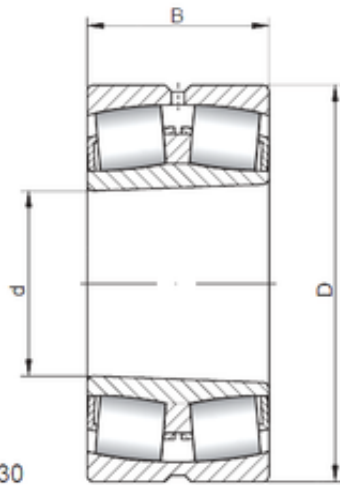

SKF Wheel Bearings DEVELOP MFG.CORP.

180 mm x 280 mm x 74 mm ISO 23036 KW33 spherical roller bearings

Bearing No. 23036 KW33

Size	180x280x74 mm
Bore Diameter	180 mm
Outer Diameter	280 mm
Width	74 mm
d	180 mm
D	280 mm
B	74 mm
C	74 mm

23036 KW33 Bearing 2D drawings and 3D CAD models