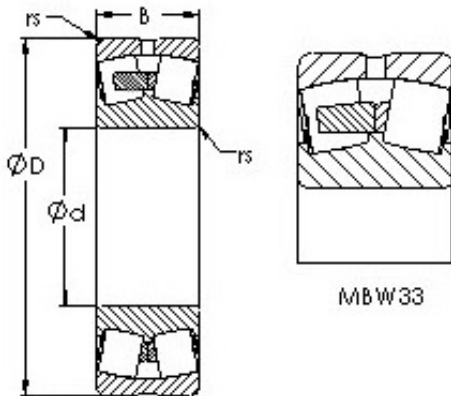

## AST 23036MBW33 spherical roller bearings

Bearing No. 23036MBW33

Size	180x280x74 mm
Bore Diameter	180 mm
Outer Diameter	280 mm
Width	74 mm
Bearing Type	straight bore, lube groove and holes
Bore Dia (d)	180.0000
Outer Dia (D)	280.0000
Width (B)	74.0000
Radius (min) (rs)	2.100
Dynamic Load Rating (Cr)	800,000
Static Load Rating (Cor)	1,380,000
Max Speed (Grease) (X000 RPM)	1
Max Speed (Oil) (X1000 RPM)	2
Weight (g)	17,030.00
Material	52100 Chrome steel, or equivalent

23036MBW33 Bearing 2D drawings and 3D CAD models